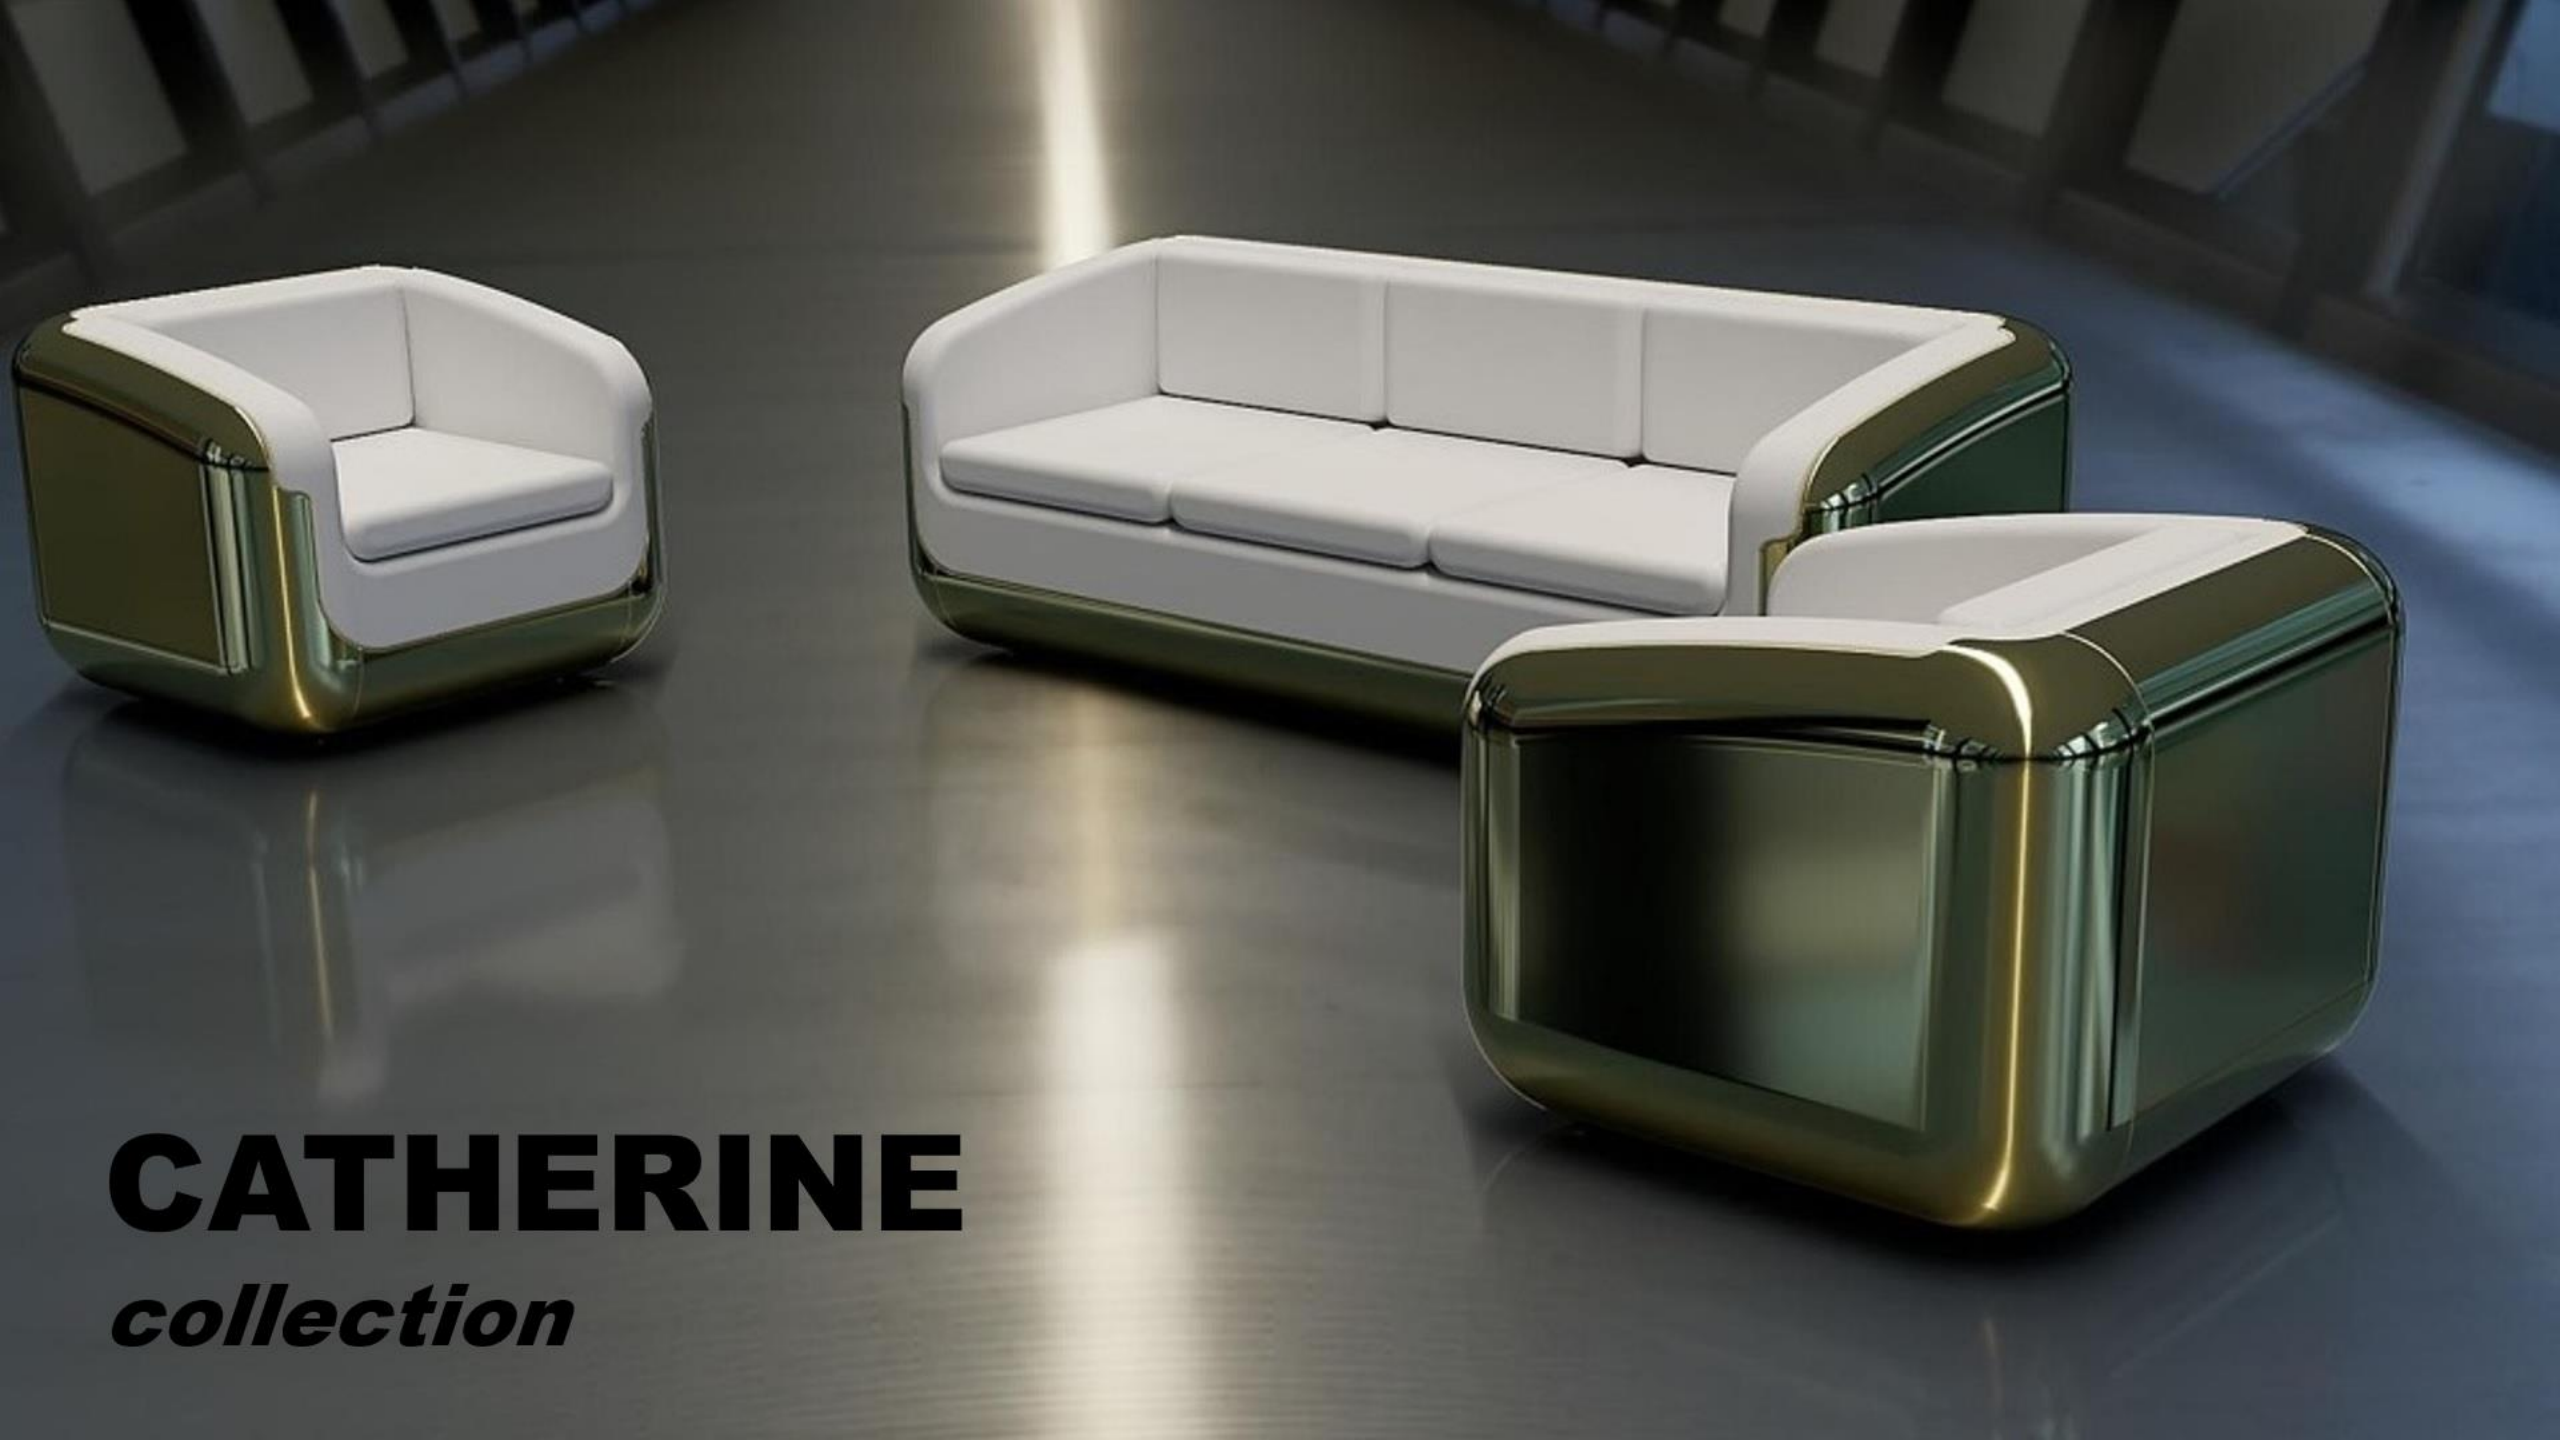

CATALOG
LUXURY FURNITURE

CATHERINE
collection

LHL[®]

COLLECTION
DESING
MATERIAL
DIMENSIONS

Sofa 3 seater
Coffee table
Cabinet
Armchair

CATHERINE set white-gold
LHL
metal, chrome, wood, leather

W-190 x D-80 x H-70 cm
W-140 x D-57 x H-40 cm
W-200 x D-50 x H-80 cm
W- 90 x D-80 x H-70 cm

W-140 x D-57 x H-40 cm

LHL®

CATHERINE CATHERINE set white-gold

DESING

LHL

MATERIAL

metal, chrome, wood, leather/fabric

DIMENSIONS

Cabinet

length .. x width .. x height .. cm

LHL[®]

COLLECTION
DESING
MATERIAL
DIMENSIONS
Armchair

CATHERINE set white-gold
LHL
metal, chrome, wood, leather
W- 90 x D-80 x H-70 cm

CATHERINE
collection

CATALOG
LUXURY FURNITURE