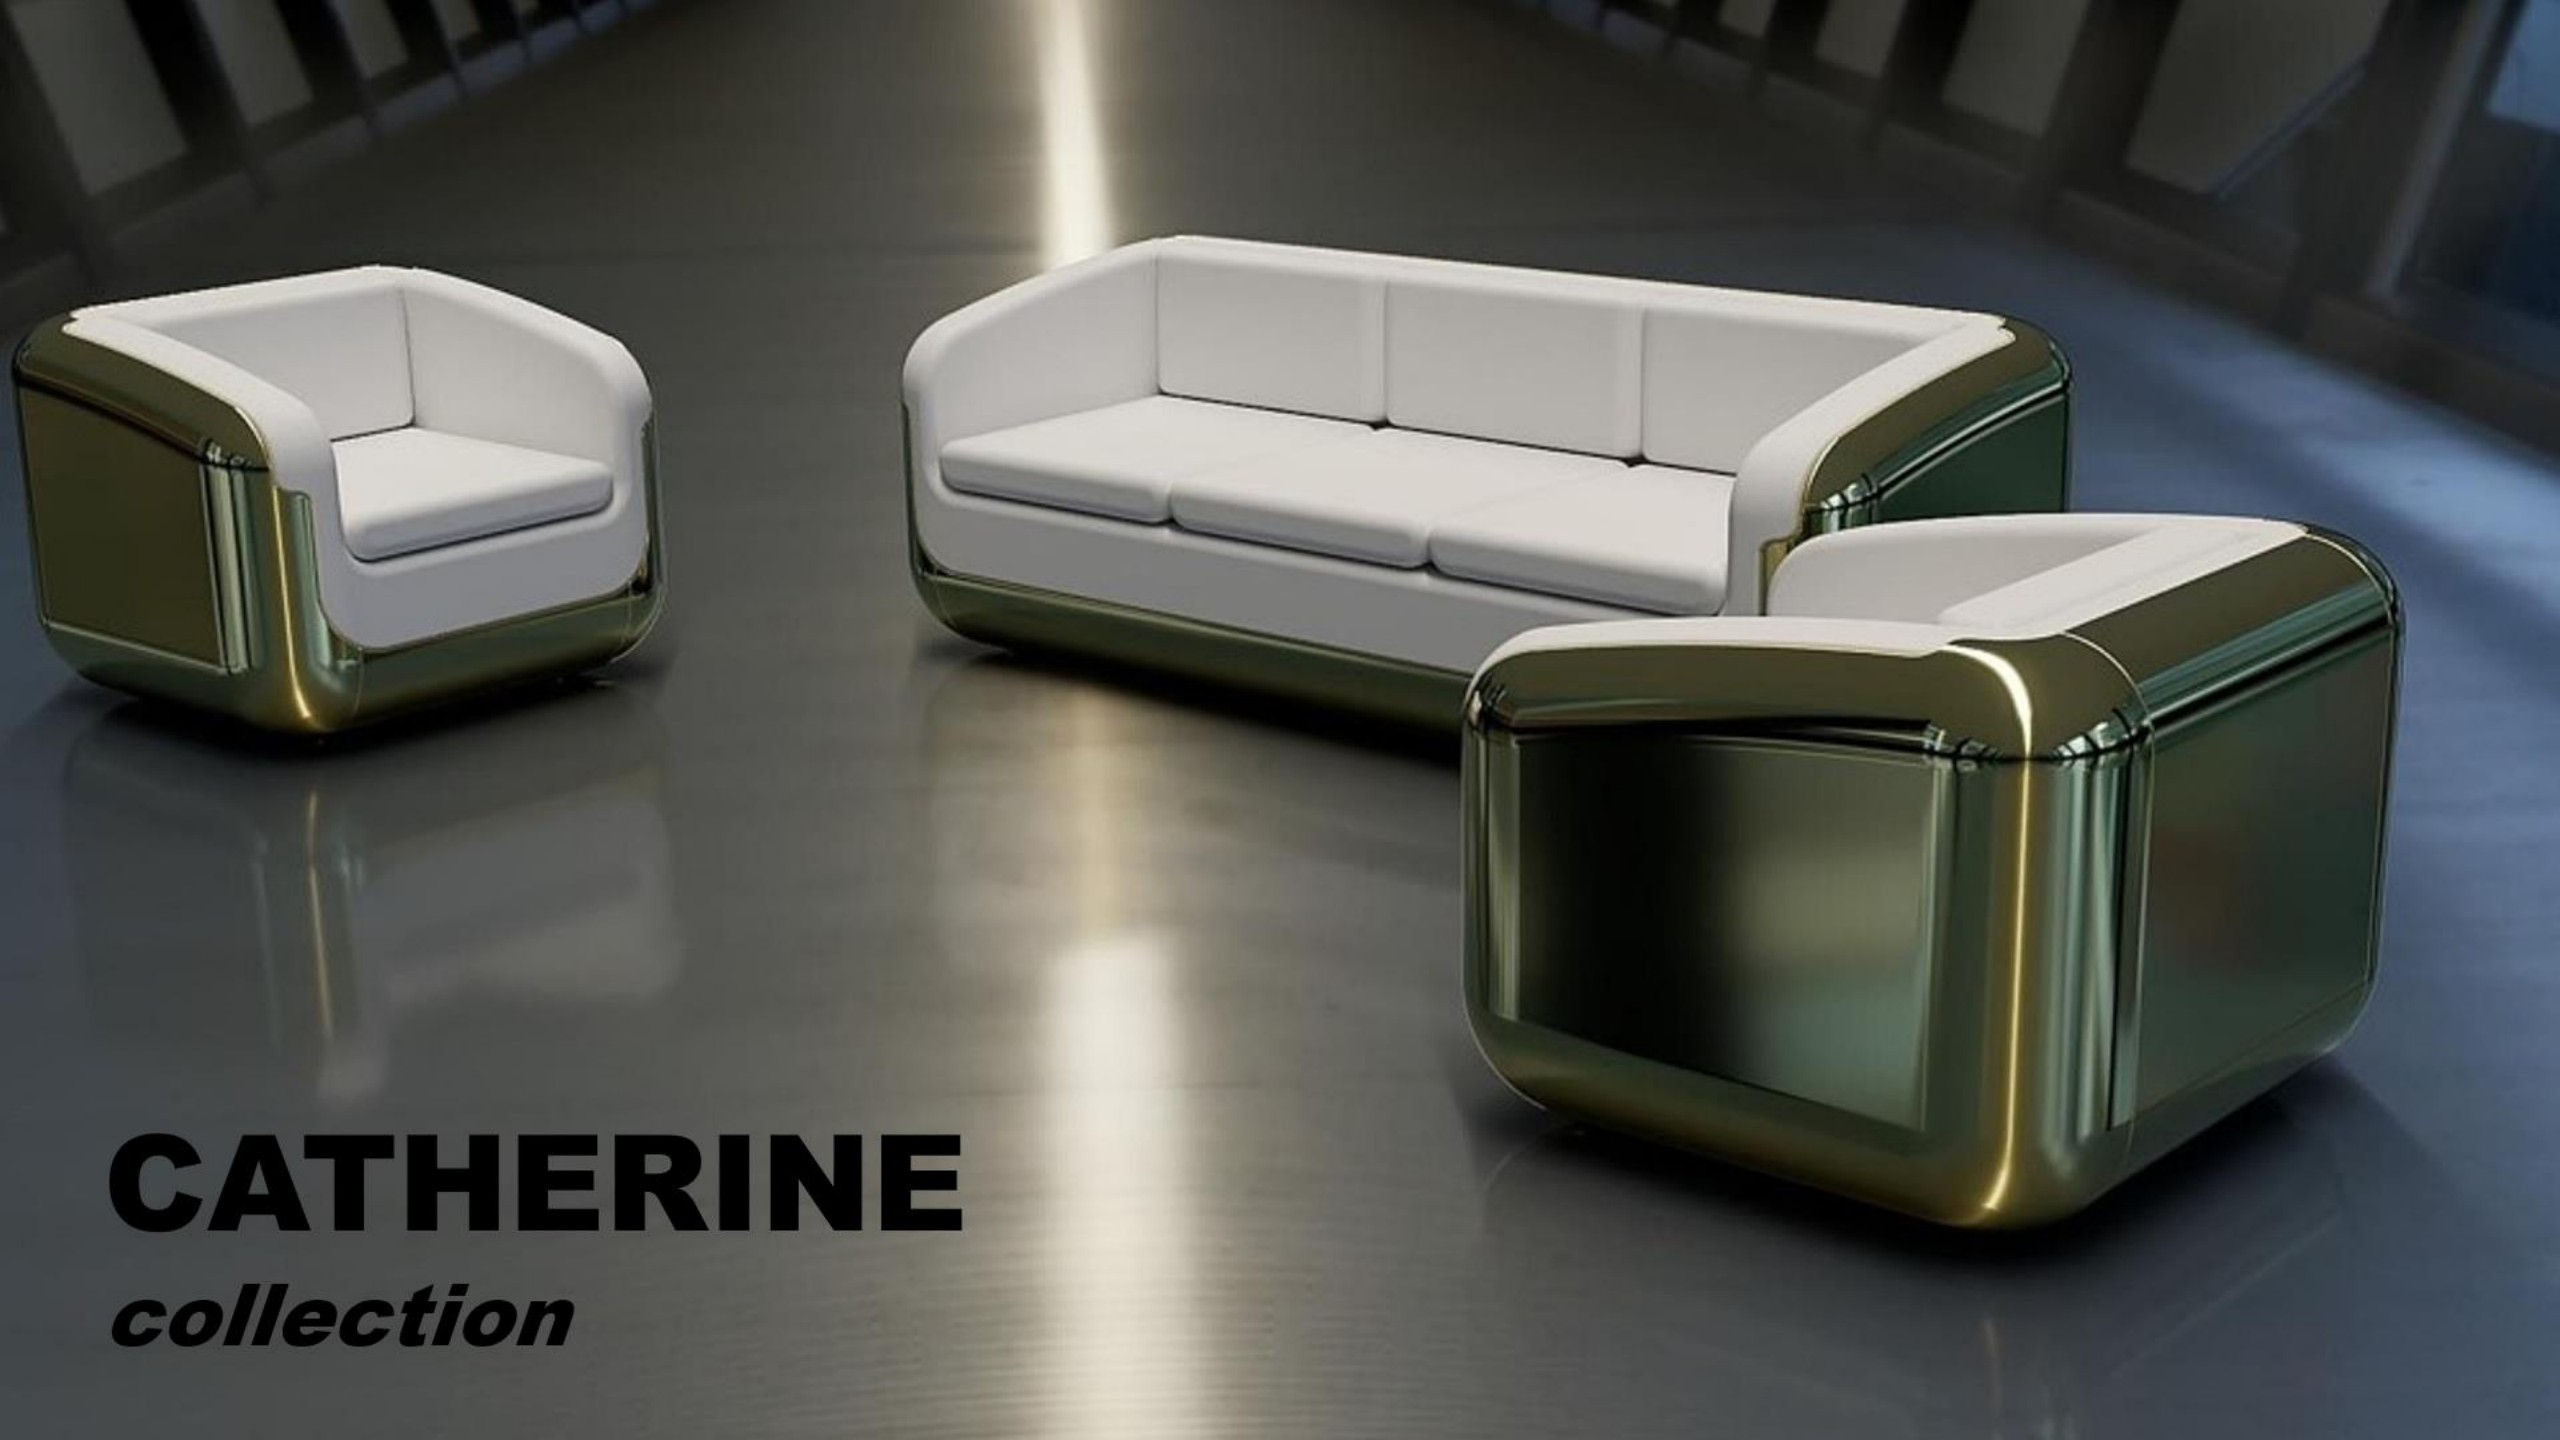

CATALOG
LUXURY FURNITURE

CATHERINE
collection

LHL[®]

COLLECTION
DESING
MATERIAL
DIMENSIONS

Sofa 3 seater
Coffee table
Cabinet
Armchair

CATHERINE set white-gold
LHL
metal, chrome, wood, leather

W-190 x D-80 x H-70 cm
W-140 x D-57 x H-40 cm
W-200 x D-50 x H-80 cm
W- 90 x D-80 x H-70 cm

LHL[®]

COLLECTION
DESING
MATERIAL
DIMENSIONS

Sofa 3 seater
Coffee table
Cabinet
Armchair

CATHERINE set white-gold
LHL

metal, chrome, wood, leather

W-190 x D-80 x H-70 cm
W-140 x D-57 x H-40 cm
W-200 x D-50 x H-80 cm
W- 90 x D-80 x H-70 cm

LHL[®]

COLLECTION
DESING
MATERIAL
DIMENSIONS
Sofa 3 seater

CATHERINE set white-gold
LHL
metal, chrome, wood, leather
W-190 x D-80 x H-70 cm

LHL[®]

COLLECTION
DESING
MATERIAL
DIMENSIONS
Coffee table

CATHERINE set white-gold
LHL
metal, chrome, wood, leather

W-140 x D-57 x H-40 cm

LHL®

CATHERINE CATHERINE set white-gold

DESING

LHL

MATERIAL

metal, chrome, wood, leather/fabric

DIMENSIONS