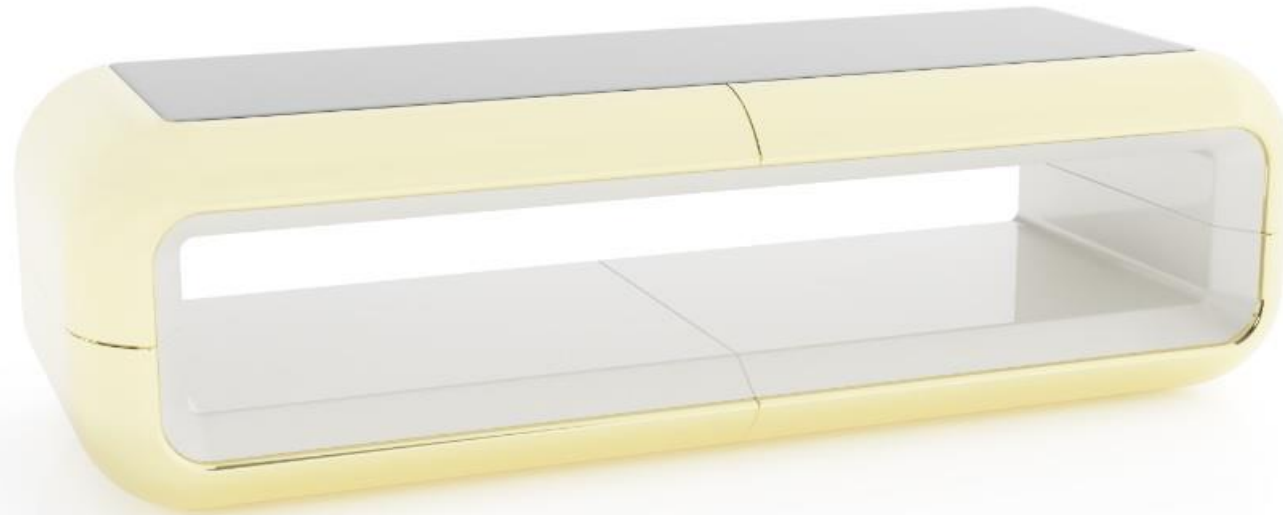

CATALOG
LUXURY FURNITURE

CATHERINE
collection

LHL[®]

COLLECTION
DESING
MATERIAL
DIMENSIONS

Sofa 3 seater
Coffee table
Cabinet
Armchair

CATHERINE set white-gold
LHL
metal, chrome, wood, leather

W-190 x D-80 x H-70 cm
W-140 x D-57 x H-40 cm
W-200 x D-50 x H-80 cm
W- 90 x D-80 x H-70 cm

LHL[®]

COLLECTION
DESING
MATERIAL
DIMENSIONS

Sofa 3 seater
Coffee table
Cabinet
Armchair

CATHERINE set white-gold
LHL

metal, chrome, wood, leather

W-190 x D-80 x H-70 cm
W-140 x D-57 x H-40 cm
W-200 x D-50 x H-80 cm
W- 90 x D-80 x H-70 cm

LHL[®]

COLLECTION
DESING
MATERIAL
DIMENSIONS
Sofa 3 seater

CATHERINE set white-gold
LHL
metal, chrome, wood, leather
W-190 x D-80 x H-70 cm

LHL[®]

COLLECTION
DESING
MATERIAL
DIMENSIONS
Coffee table

CATHERINE set white-gold
LHL
metal, chrome, wood, leather

W-140 x D-57 x H-40 cm

LHL®

CATHERINE CATHERINE set white-gold

DESING

LHL

MATERIAL

metal, chrome, wood, leather/fabric

DIMENSIONS