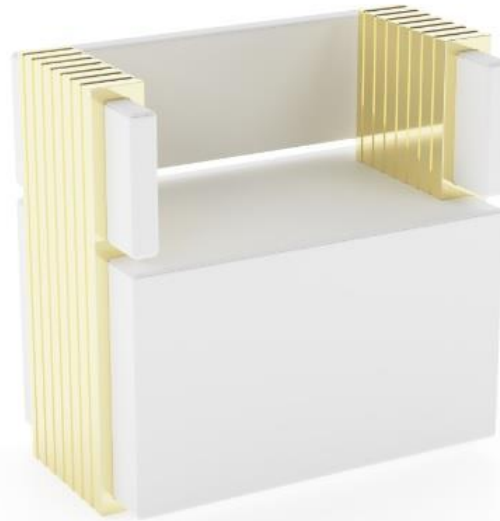

CATALOG
LUXURY FURNITURE

MICHAELE
collection

LHL®

COLLECTION
DESING
MATERIAL
DIMENSIONS

Sofa
Cabinet
Armchair
Coffee table

MICHAELE set white-gold
LHL
metal, chrome, wood, leather

W-230 x D-50 x H-77,5 cm
W-200 x D-50 x H-80 cm
W- 80 x D-50 x H-77,5 cm
W-150 x D-62 x H-40 cm

LHL[®]

COLLECTION
DESIGN
MATERIAL
DIMENSIONS
Dining table
Chair

MICHAELE set white-gold
LHL
metal, chrome, wood, leather

W-240 x D-120 x H-80 cm
W- 60 x D- 50 x H-75 cm

LHL®

COLLECTION
DESIGN
MATERIAL
DIMENSIONS
Sofa 3 seater

MICHAELE set white-gold
LHL
metal, chrome, wood, leather

W-230 x D-50 x H-77,5 cm

LHL[®]

COLLECTION
DESING
MATERIAL
DIMENSIONS
Armchair

MICHAELE set white-gold
LHL
metal, chrome, wood, leather
W- 80 x D-50 x H-77,5 cm

LHL[®]

COLLECTION
DESING
MATERIAL
DIMENSIONS
Cabinet

MICHAELE set white-gold
LHL
metal, chrome, wood, leather
W-200 x D-50 x H-80 cm

LHL[®]

COLLECTION
DESING
MATERIAL
DIMENSIONS
Coffee table

MICHAELE set white-gold
LHL
metal, chrome, wood, leather