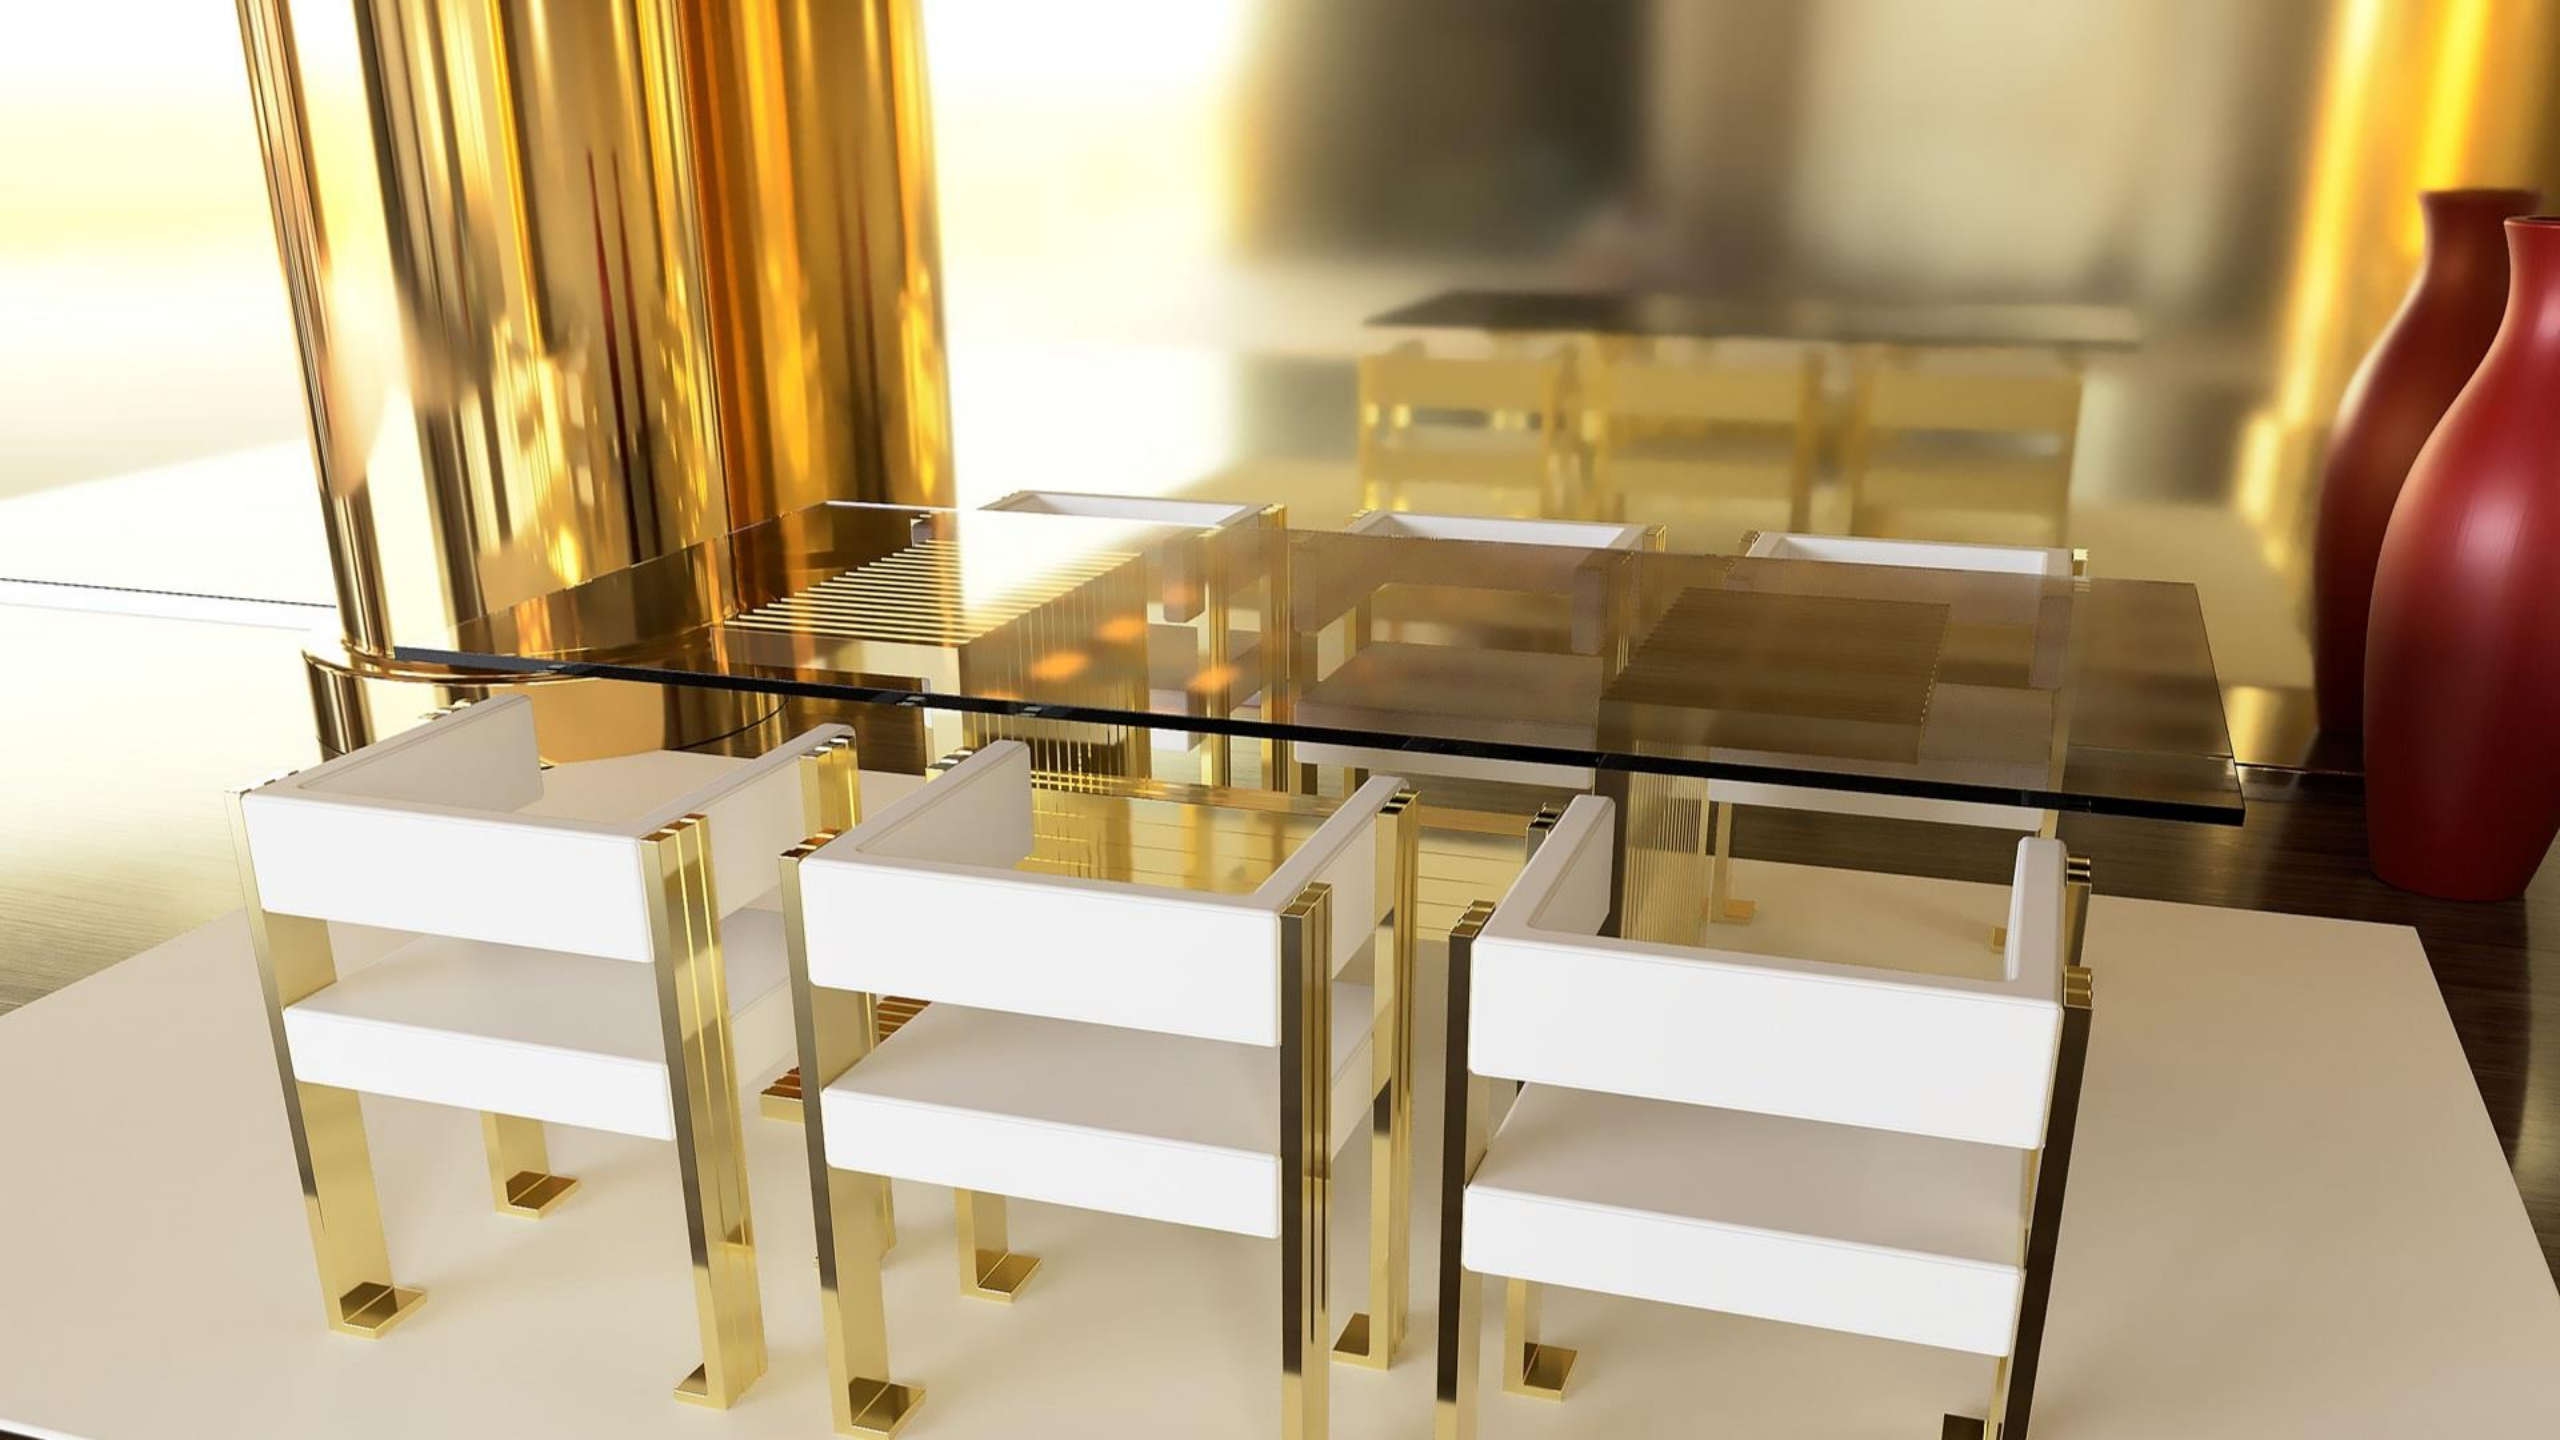

CATALOG
LUXURY FURNITURE

MICHAELE
collection

LHL®

COLLECTION
DESING
MATERIAL
DIMENSIONS

Sofa
Cabinet
Armchair
Coffee table

MICHAELE set white-gold
LHL
metal, chrome, wood, leather

W-230 x D-50 x H-77,5 cm
W-200 x D-50 x H-80 cm
W- 80 x D-50 x H-77,5 cm
W-150 x D-62 x H-40 cm

LHL[®]

COLLECTION
DESIGN
MATERIAL
DIMENSIONS
Dining table
Chair

MICHAELE set white-gold
LHL
metal, chrome, wood, leather

W-240 x D-120 x H-80 cm
W- 60 x D- 50 x H-75 cm

LHL®

COLLECTION
DESIGN
MATERIAL
DIMENSIONS
Sofa 3 seater

MICHAELE set white-gold
LHL
metal, chrome, wood, leather

W-230 x D-50 x H-77,5 cm

LHL[®]

COLLECTION
DESING
MATERIAL
DIMENSIONS
Armchair

MICHAELE set white-gold
LHL
metal, chrome, wood, leather
W- 80 x D-50 x H-77,5 cm

MICHAELE set white-gold
LHL
metal, chrome, wood, leather

W-210 x D-202 x H-100 cm
W-120 x D- 46 x H-200 cm
W- 30 x D- 30 x H- 40 cm

MICHAELE
collection

CATALOG
LUXURY FURNITURE