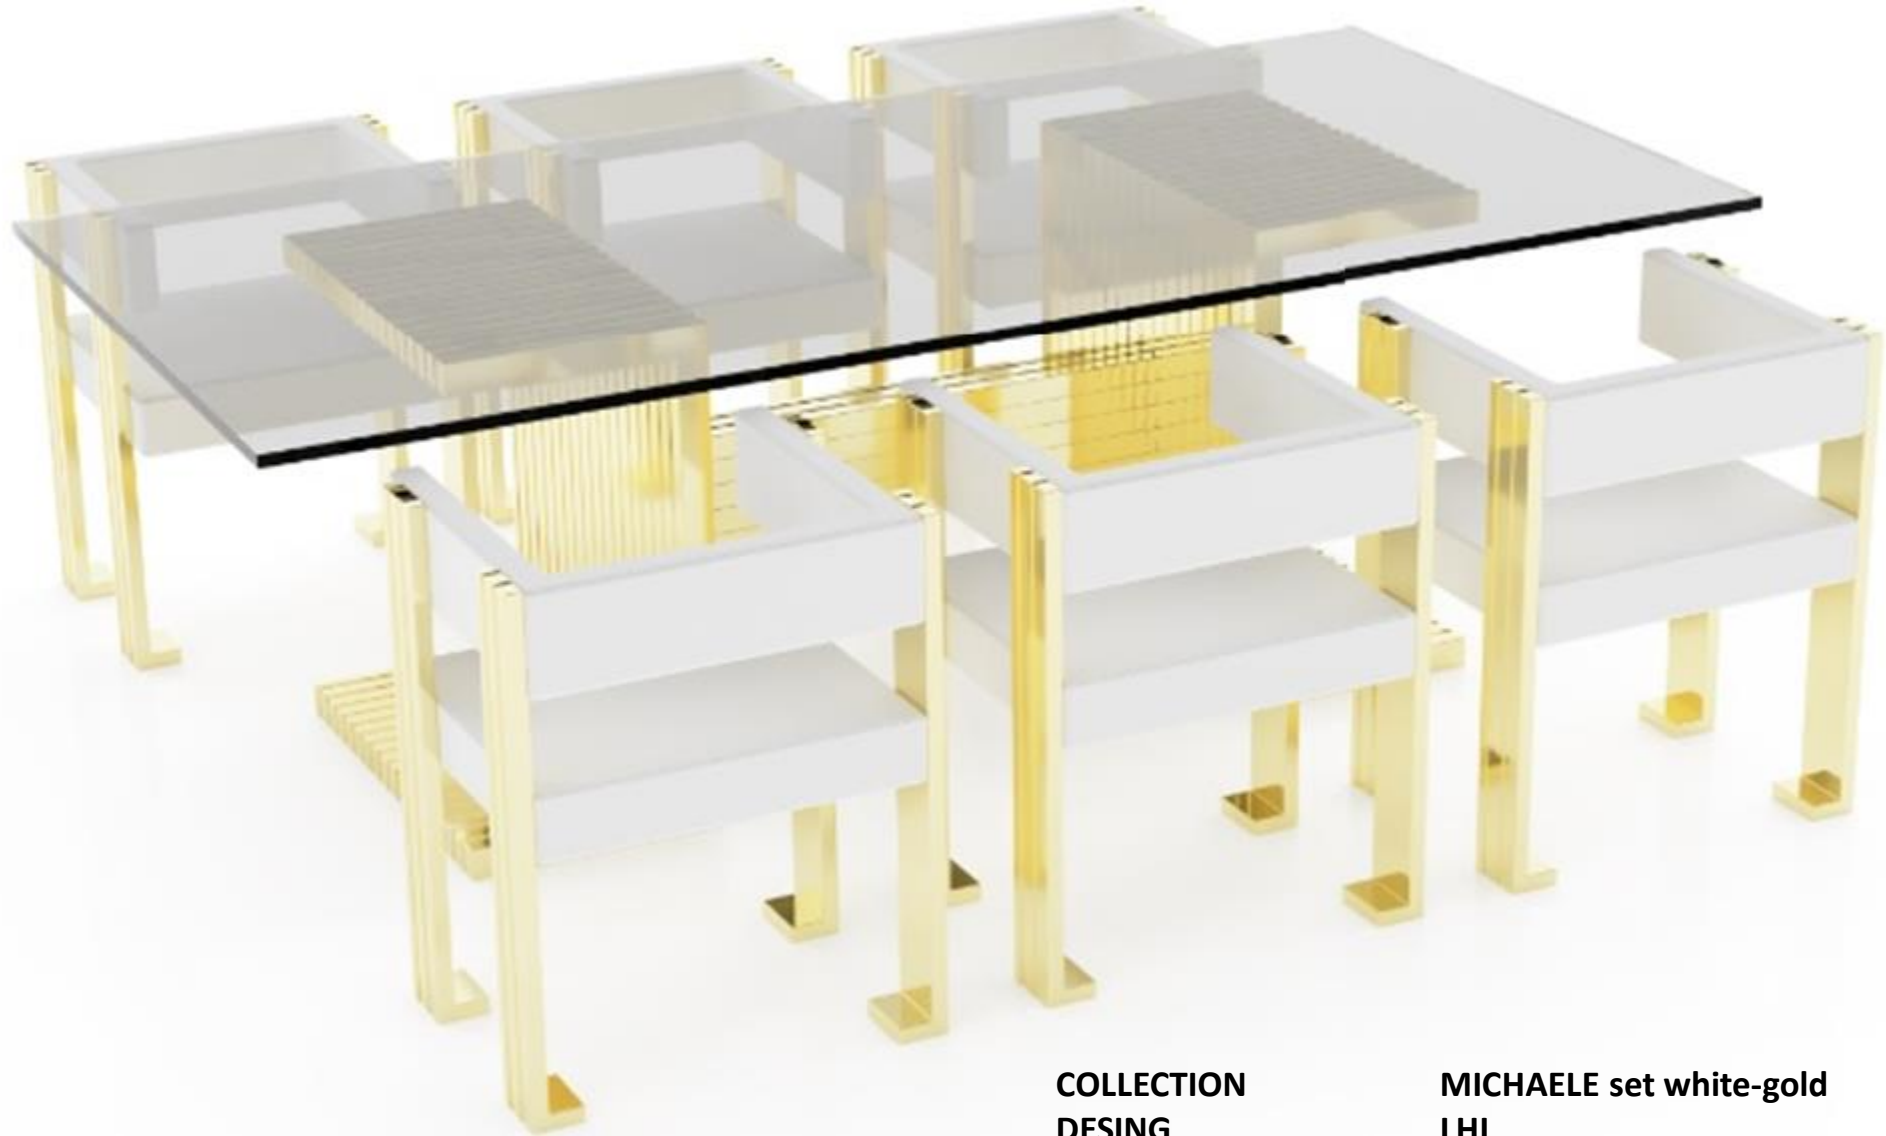

CATALOG
LUXURY FURNITURE

MICHAELE
collection

LHL®

COLLECTION
DESING
MATERIAL
DIMENSIONS

Sofa
Cabinet
Armchair
Coffee table

MICHAELE set white-gold
LHL
metal, chrome, wood, leather

W-230 x D-50 x H-77,5 cm
W-200 x D-50 x H-80 cm
W- 80 x D-50 x H-77,5 cm
W-150 x D-62 x H-40 cm

LHL[®]

COLLECTION
DESIGN
MATERIAL
DIMENSIONS
Dining table
Chair

MICHAELE set white-gold
LHL
metal, chrome, wood, leather

W-240 x D-120 x H-80 cm
W- 60 x D- 50 x H-75 cm

LHL®

COLLECTION
DESIGN
MATERIAL
DIMENSIONS
Sofa 3 seater

MICHAELE set white-gold
LHL
metal, chrome, wood, leather

W-230 x D-50 x H-77,5 cm

LHL[®]

COLLECTION
DESING
MATERIAL
DIMENSIONS
Armchair

MICHAELE set white-gold
LHL
metal, chrome, wood, leather
W- 80 x D-50 x H-77,5 cm

MICHAELE set white-gold
LHL
metal, chrome, wood, leather

W-210 x D-202 x H-100 cm
W-120 x D- 46 x H-200 cm
W- 30 x D- 30 x H- 40 cm

MICHAELE
collection

CATALOG
LUXURY FURNITURE