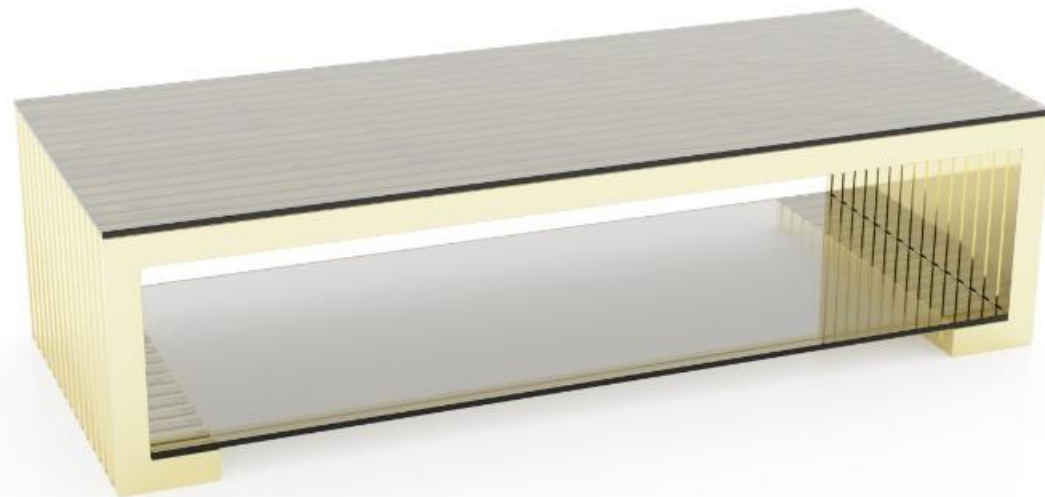

CATALOG
LUXURY FURNITURE

MICHAELE
collection

LHL®

COLLECTION
DESING
MATERIAL
DIMENSIONS

Sofa
Cabinet
Armchair
Coffee table

MICHAELE set white-gold
LHL
metal, chrome, wood, leather

W-230 x D-50 x H-77,5 cm
W-200 x D-50 x H-80 cm
W- 80 x D-50 x H-77,5 cm
W-150 x D-62 x H-40 cm

LHL[®]

COLLECTION
DESIGN
MATERIAL
DIMENSIONS
Dining table
Chair

MICHAELE set white-gold
LHL
metal, chrome, wood, leather

W-240 x D-120 x H-80 cm
W- 60 x D- 50 x H-75 cm

LHL®

COLLECTION
DESIGN
MATERIAL
DIMENSIONS
Sofa 3 seater

MICHAELE set white-gold
LHL
metal, chrome, wood, leather

W-230 x D-50 x H-77,5 cm

LHL[®]

COLLECTION
DESING
MATERIAL
DIMENSIONS
Armchair

MICHAELE set white-gold
LHL
metal, chrome, wood, leather
W- 80 x D-50 x H-77,5 cm

LHL[®]

COLLECTION
DESING
MATERIAL
DIMENSIONS
Cabinet

MICHAELE set white-gold
LHL
metal, chrome, wood, leather
W-200 x D-50 x H-80 cm

LHL[®]

COLLECTION
DESING
MATERIAL
DIMENSIONS
Coffee table

MICHAELE set white-gold
LHL
metal, chrome, wood, leather