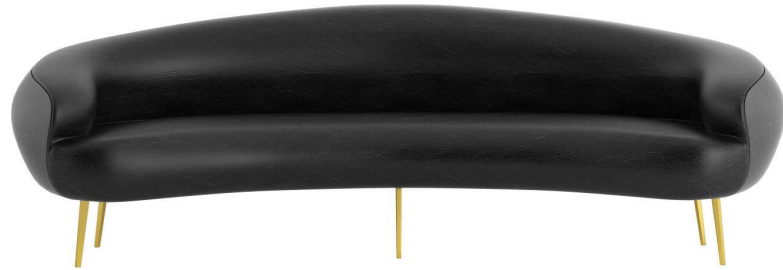

CATALOG
LUXURY FURNITURE

DAVE
collection

LHL®

**KAROLINA
DESING
MATERIAL**

set
LHL
leather, wood, metal

**DIMENSIONS:
SOFA
ARMCHAIR
COFFEE TABLE**

length 315 x width 160 x height 50-86 cm
length 135 x width 90 x height 85 cm
length 170 x width 90 x height 40 cm

LHL®

**KAROLINA
DESING
MATERIAL**

set
LHL
leather, wood, metal

**DIMENSIONS:
SOFA
ARMCHAIR
COFFEE TABLE**

length 315 x width 160 x height 50-86 cm
length 135 x width 90 x height 85 cm
length 170 x width 90 x height 40 cm

LHL®

**KAROLINA
DESING
MATERIAL**

sofa
LHL
leather, wood, metal

**DIMENSIONS:
SOFA**

length 315 x width 160 x height 50-86 cm

LHL[®]

**KAROLINA
DESING
MATERIAL**

sofa
LHL
leather, wood, metal